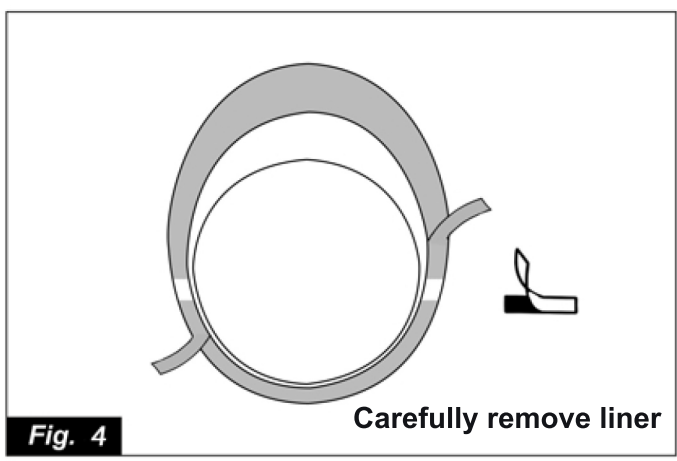

Part Number

KE600- 1K10X
(X designates color)

Juke
Nissan International S.A.
Made in Italy

Part Name: Interior Inserts

LIST OF PARTS

No.	PART NAME	QTY
1	LH tweeter ring	1
2	RH tweeter ring	1
3	LH air vent ring	1
4	RH air vent ring	1
5	Primer Tissue	1
6	Installation Instruction Replacement Template	1

TOOLS REQUIRED

NOTE: Dealer Installation Recommended

Fig. 1

Fig. 2

Fig. 3

Fig. 4

Fig. 5

Fig. 6

Fig. 7

Fig. 18