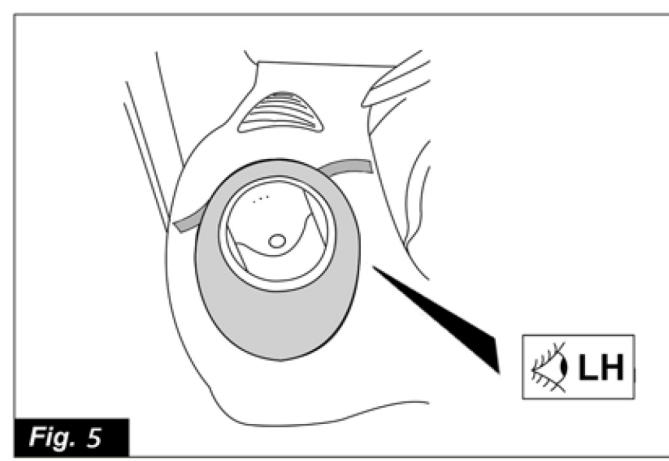

Part Number

KE600- 1K10X
(X designates color)

Juke
Nissan International S.A.
Made in Italy

Part Name: Interior Inserts

LIST OF PARTS

No.	PART NAME	QTY
1	LH tweeter ring	1
2	RH tweeter ring	1
3	LH air vent ring	1
4	RH air vent ring	1
5	Primer Tissue	1
6	Installation Instruction Replacement Template	1

TOOLS REQUIRED

NOTE: Dealer Installation Recommended

Fig. 1

Fig. 2

Fig. 3

Fig. 4

Fig. 5

Fig. 6