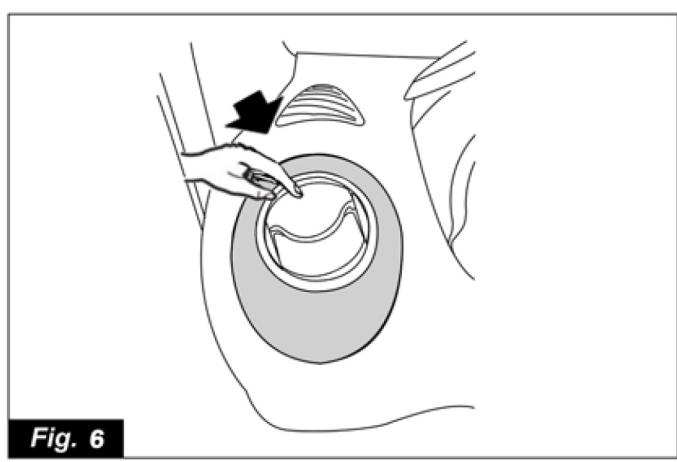

Part Number

KE600- 1K10X
(X designates color)

Juke
Nissan International S.A.
Made in Italy

Part Name: Interior Inserts

LIST OF PARTS

No.	PART NAME	QTY
1	LH tweeter ring	1
2	RH tweeter ring	1
3	LH air vent ring	1
4	RH air vent ring	1
5	Primer Tissue	1
6	Installation Instruction Replacement Template	1

TOOLS REQUIRED

NOTE: Dealer Installation Recommended

Fig. 1

Fig. 2

Fig. 3

Fig. 4

Fig. 5

Fig. 6