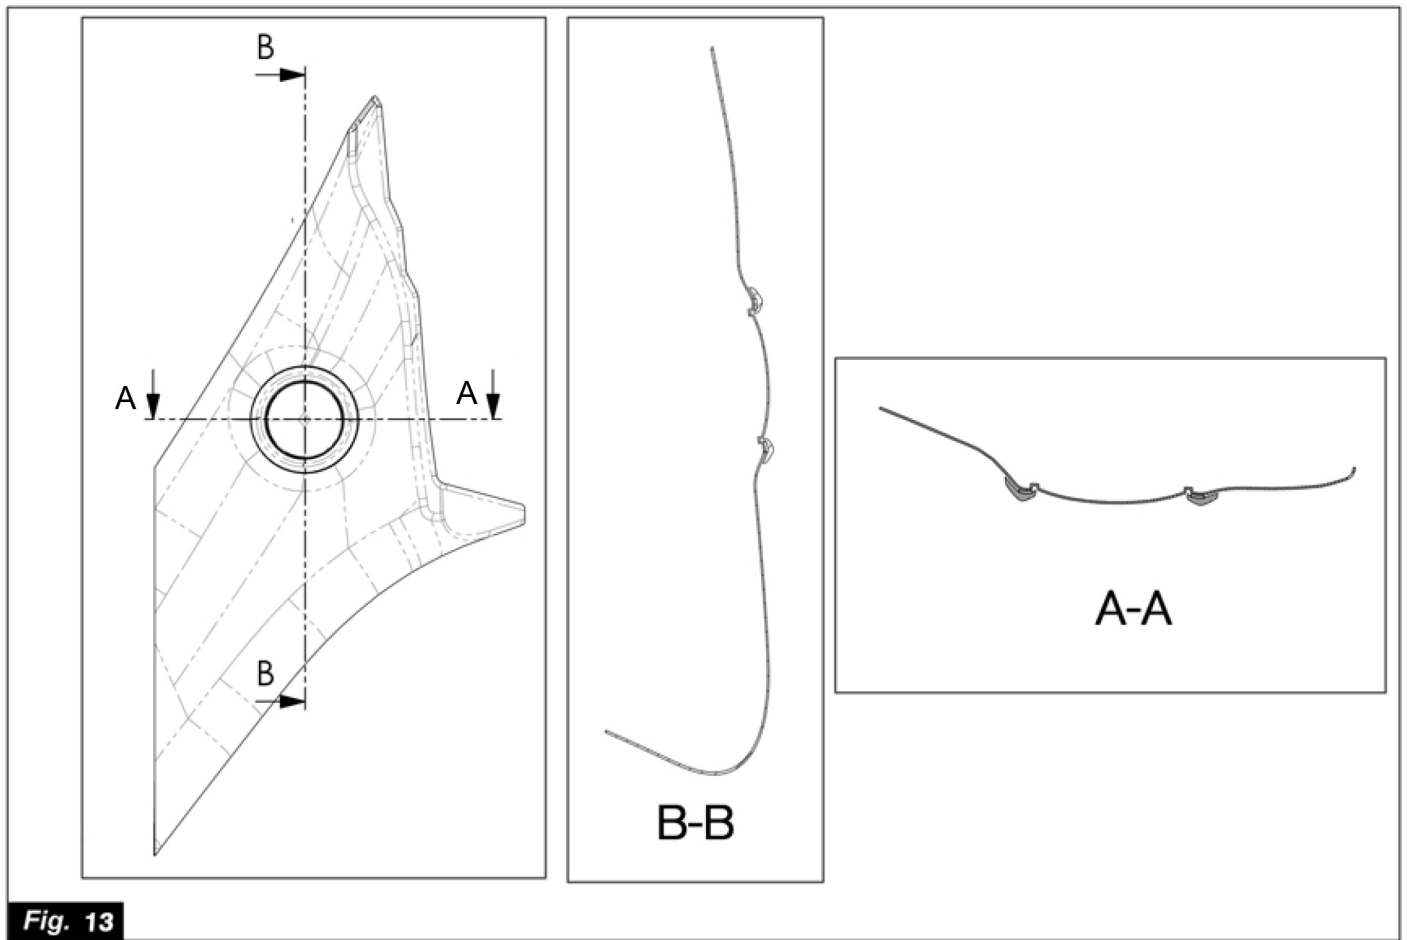

Part Number

KE600- 1K10X
(X designates color)

Juke
Nissan International S.A.
Made in Italy

Part Name: Interior Inserts

LIST OF PARTS

No.	PART NAME	QTY
1	LH tweeter ring	1
2	RH tweeter ring	1
3	LH air vent ring	1
4	RH air vent ring	1
5	Primer Tissue	1
6	Installation Instruction Replacement Template	1

TOOLS REQUIRED

NOTE: Dealer Installation Recommended

Fig. 1

Fig. 2

Fig. 3

Fig. 4

Fig. 5

Fig. 6

Fig. 7

Fig. 18