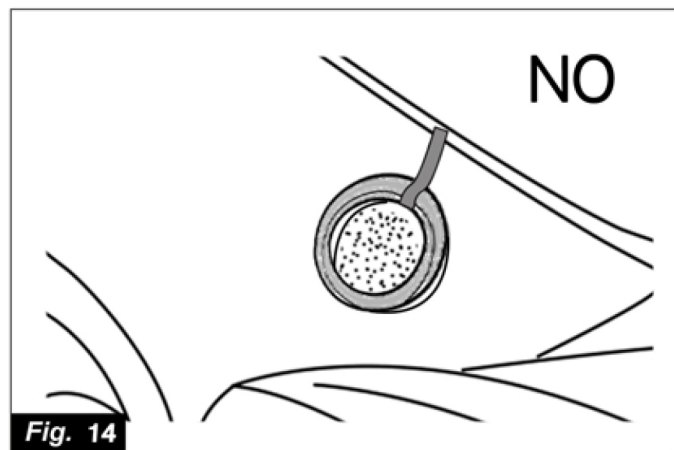

Part Number

KE600- 1K10X
(X designates color)

Juke
Nissan International S.A.
Made in Italy

Part Name: Interior Inserts

LIST OF PARTS

No.	PART NAME	QTY
1	LH tweeter ring	1
2	RH tweeter ring	1
3	LH air vent ring	1
4	RH air vent ring	1
5	Primer Tissue	1
6	Installation Instruction Replacement Template	1

TOOLS REQUIRED

NOTE: Dealer Installation Recommended

Fig. 1

Fig. 2

Fig. 3

Fig. 4

Fig. 5

Fig. 6

Fig. 7

Fig. 18